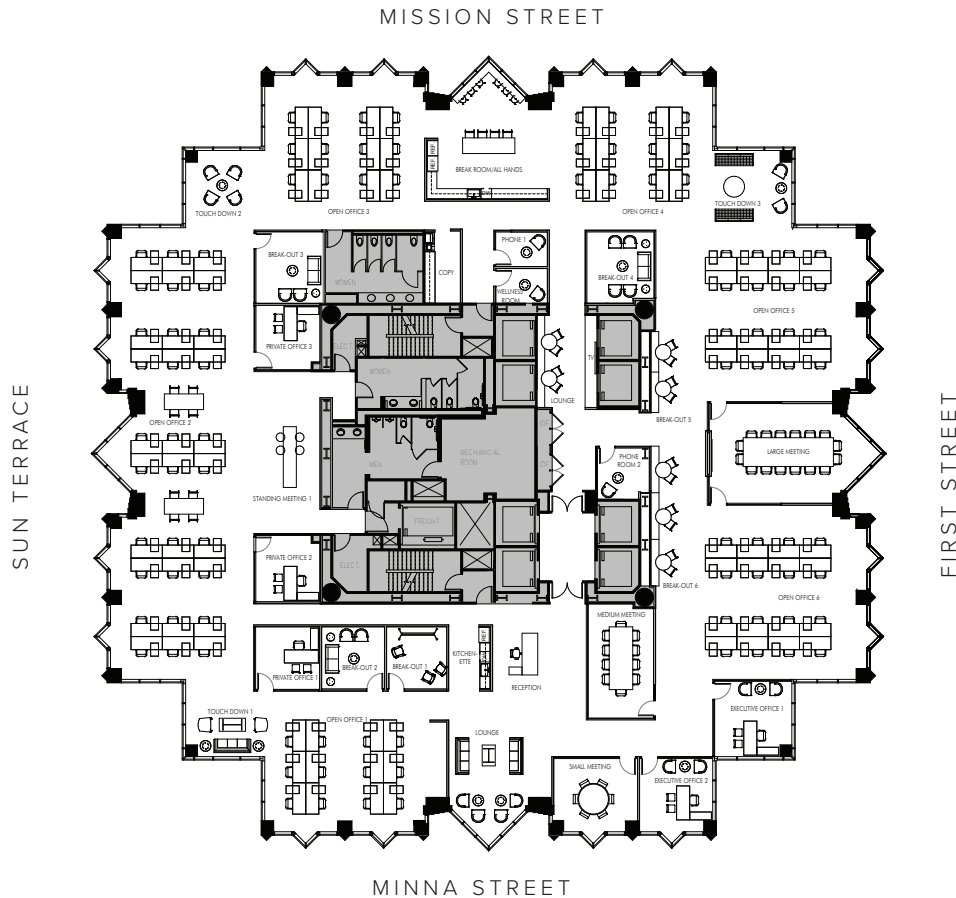

100 FIRST

HYPOTHETICAL CREATIVE LAYOUT, FLOORS 8 - 11

SUITE 200
BUILD OUT
(KILROY
REGION HQ)

*Not actual suite

HYPOTHETICAL CREATIVE LAYOUT, FULL FLOOR WITH VIEWS

- Available June 2018
- 19,039 square feet per floor
- Excellent natural light
- Large open kitchen with all hands area and coffee bar, 98 workstations, 5 private offices, 1 large meeting room, 1 medium meeting room and 8 small meeting/phone rooms, and ample collaboration areas

*Not actual suite

HYPOTHETICAL PROFESSIONAL LAYOUT, FULL FLOOR WITH VIEWS

- Available June 2018
- 19,039 square feet per floor
- Excellent natural light
- 78 workstations with 9 private offices, large meeting rooms, 2 medium meeting rooms, 8 small meeting/phone rooms and ample collaboration areas