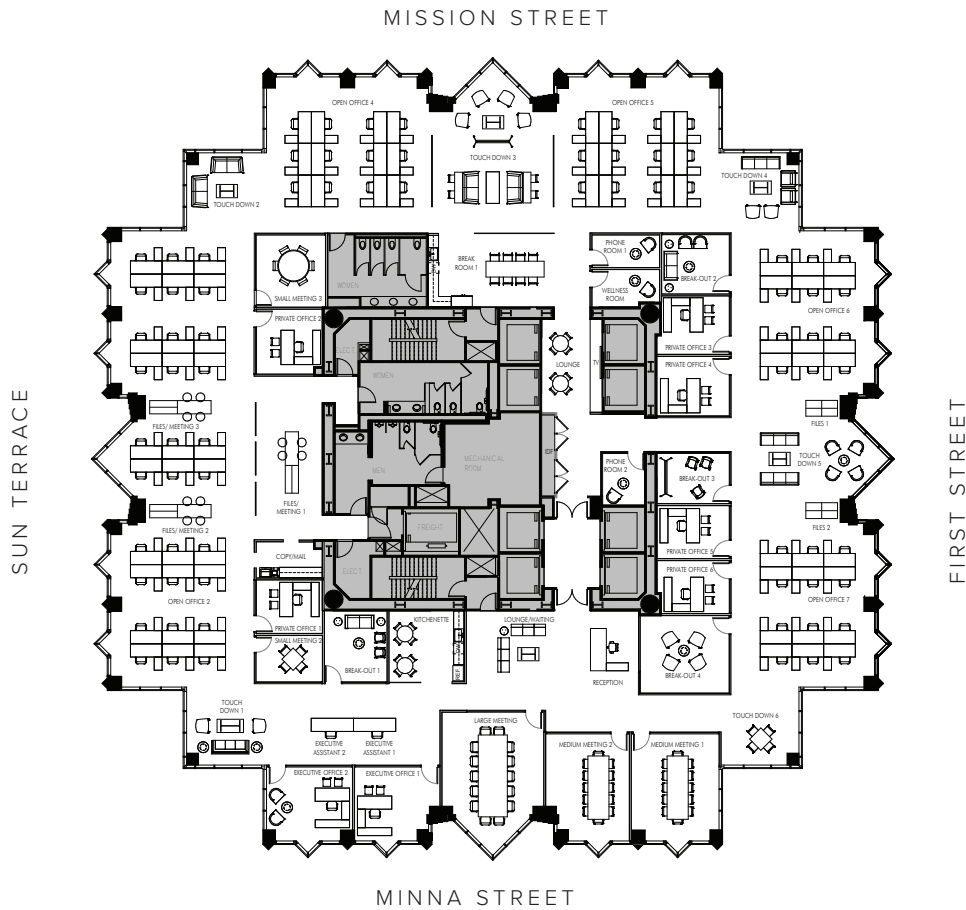

100 FIRST

HYPOTHETICAL PROFESSIONAL LAYOUT, FLOORS 8 - 11

SUITE 200
BUILD OUT
(KILROY
REGION HQ)